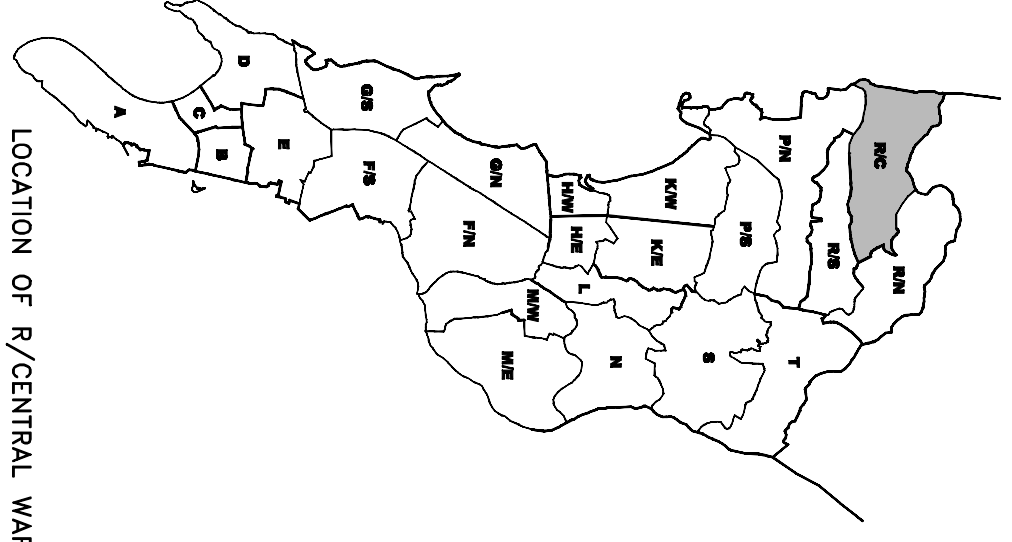

R/Central Ward

POPULATION (2011) = 5,61,870

| LEGEND | |
|-----------------------|-----------------|
| Water-Logging Spot | Red Circle |
| Major Hospitals | Red Cross |
| Bus Depots | Bus Icon |
| Police Stations | Green Circle |
| Fire Stations | Fire Truck Icon |
| Shelter/Mun.Schools | Shelter Icon |
| Landslide Prone Areas | Green Circle |
| Vulnerable Settlement | Brown Circle |
| Nullahs | Blue Line |
| Railway Stations | Railway Icon |

LOCATION OF R/CENTRAL WARD

NOT TO SCALE