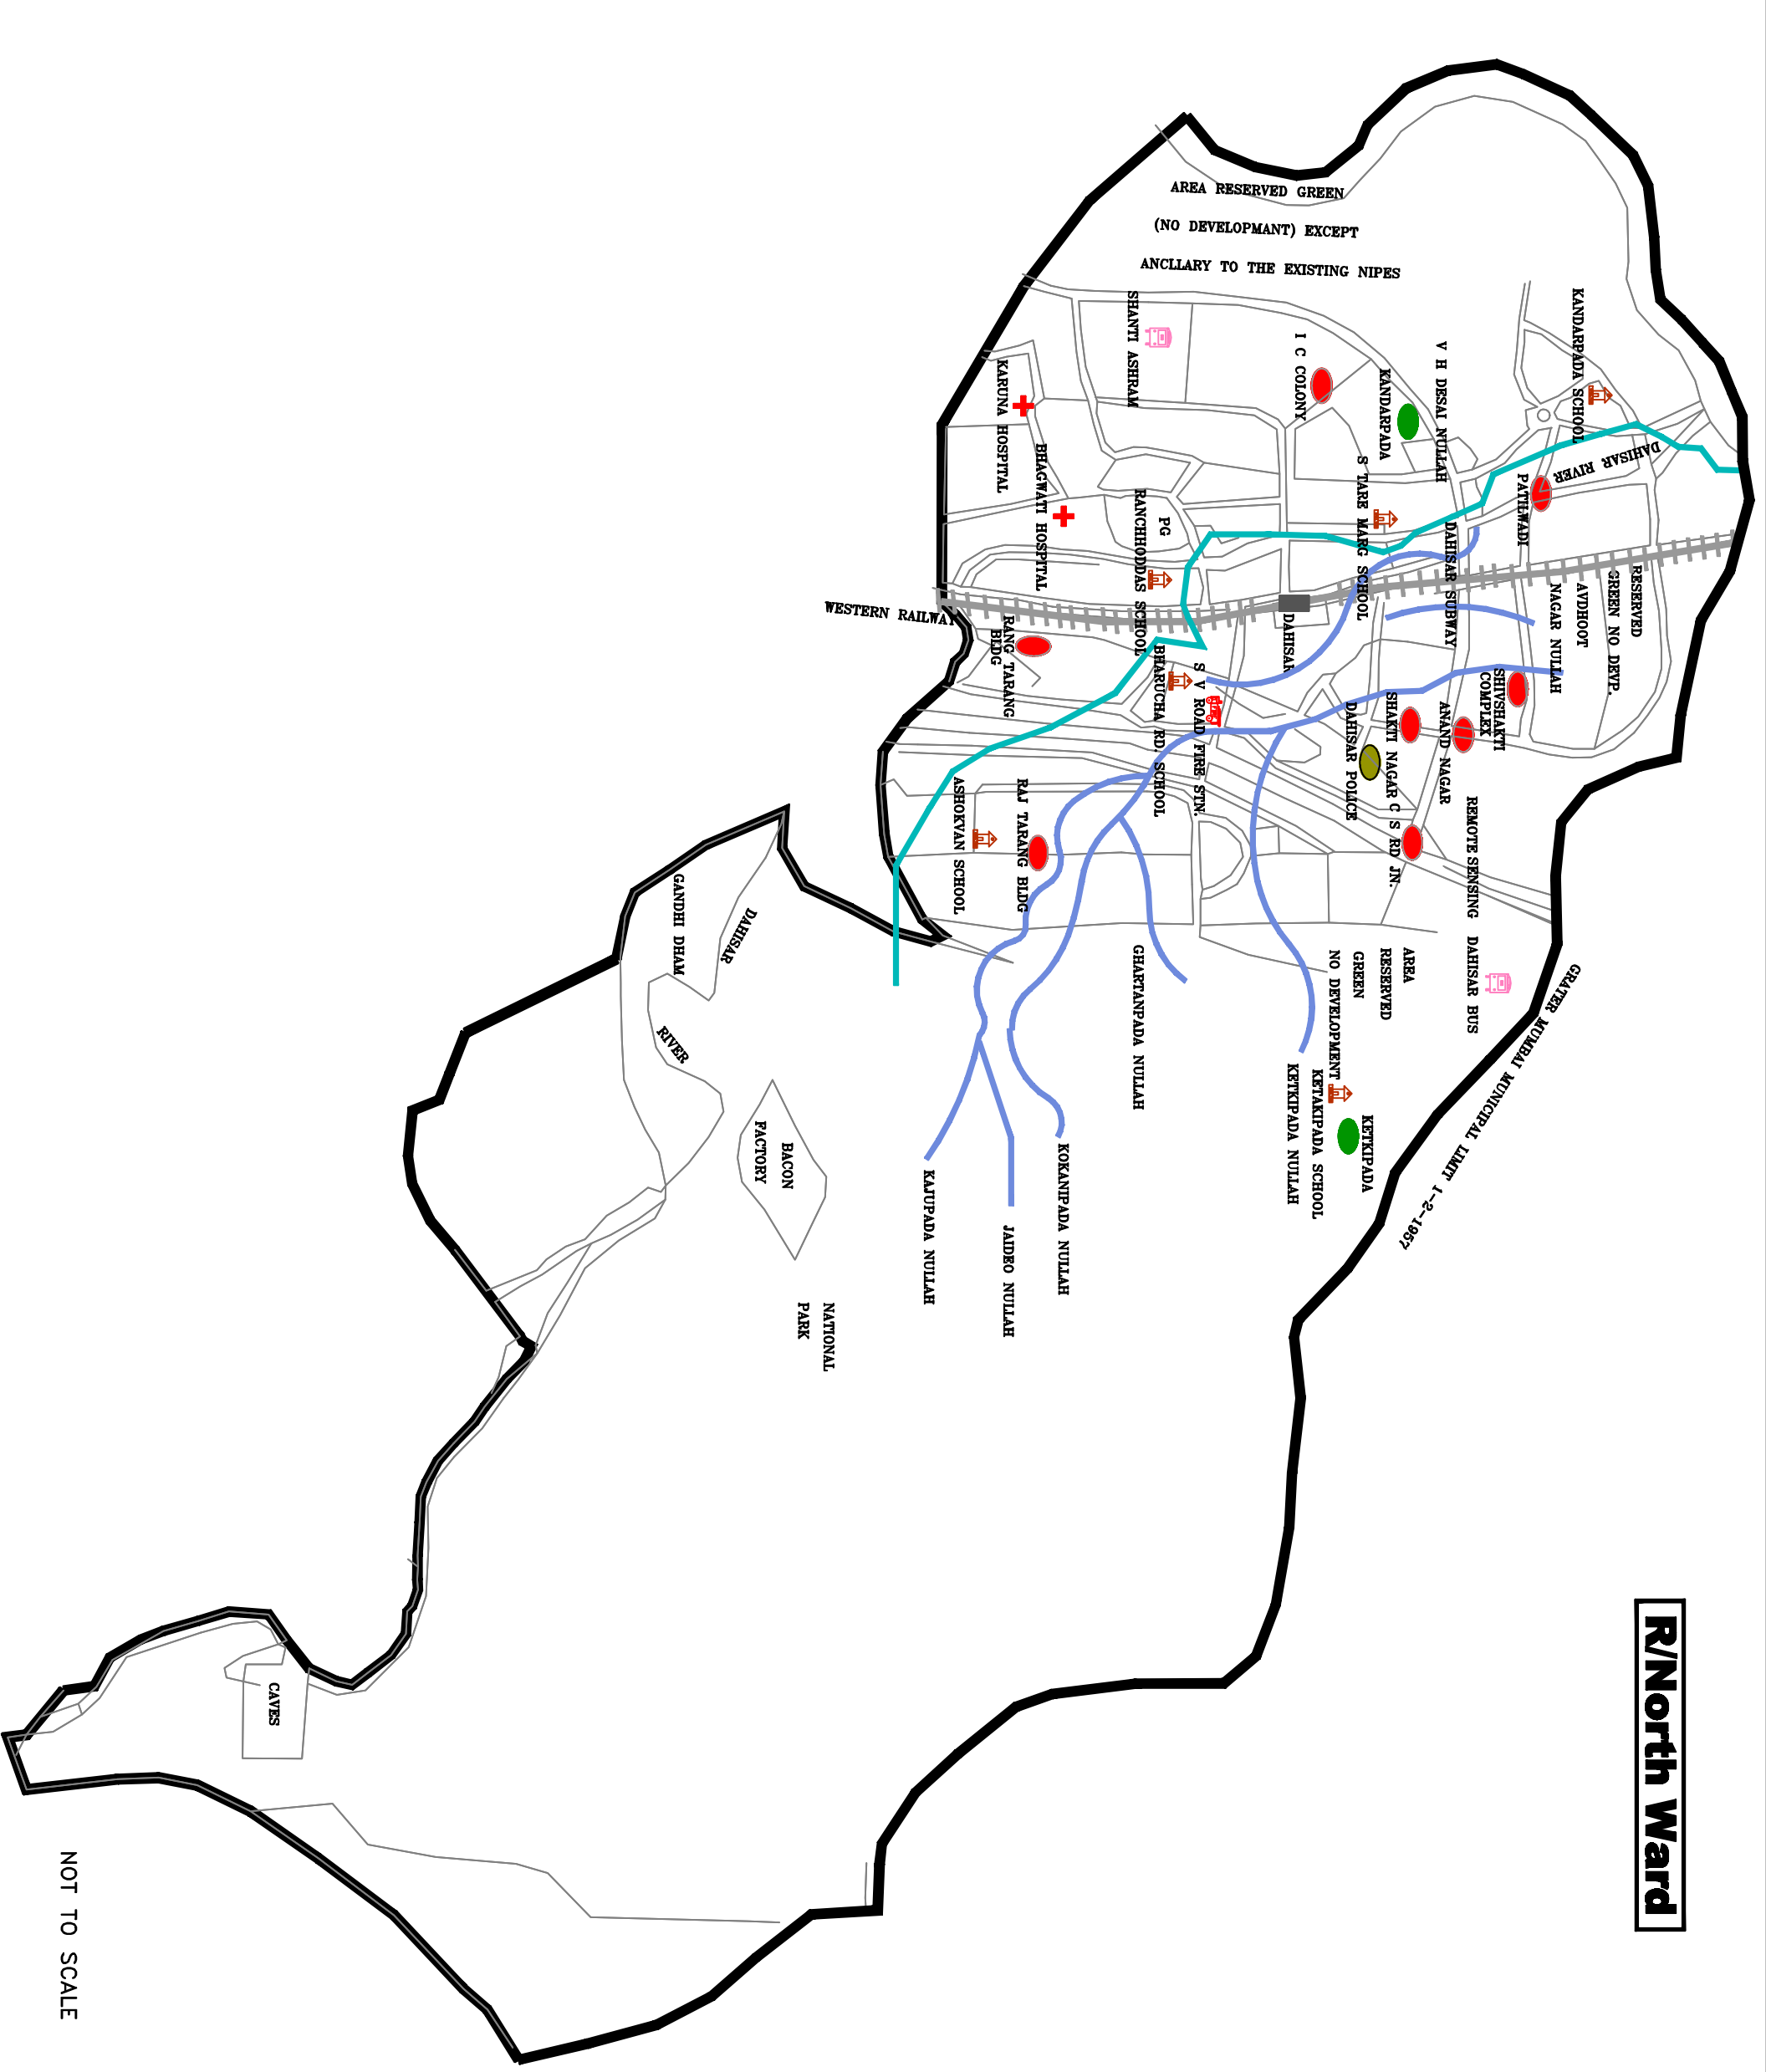

R/North Ward

LOCATION OF R/NORTH WARD

POPULATION (2011) = 4,31,791

LEGEND	
WATER-LOGGING SPOT	
MAJOR HOSPITALS	
BUS DEPOTS	
POLICE STATIONS	
FIRE STATIONS	
SHELTER/MUN.SCHOOLS	
LANDSLIDE PRONE AREAS	
VULNERABLE SETTLEMENT	
NULLAHS	
RAILWAY STATIONS	

NOT TO SCALE