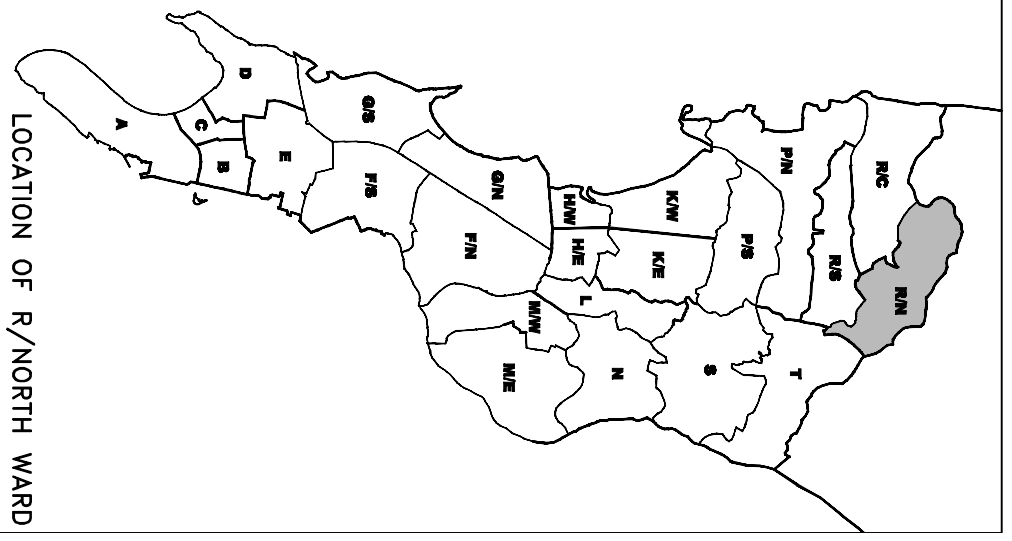

R/North Ward

LOCATION OF R/NORTH WARD

POPULATION (2011) = 4,31,791

LEGEND	
WATER-LOGGING SPOT	
MAJOR HOSPITALS	
BUS DEPOTS	
POLICE STATIONS	
FIRE STATIONS	
SHELTER/MUN.SCHOOLS	
LANDSLIDE PRONE AREAS	
VULNERABLE SETTLEMENT	
NULLAHS	
RAILWAY STATIONS	

NOT TO SCALE